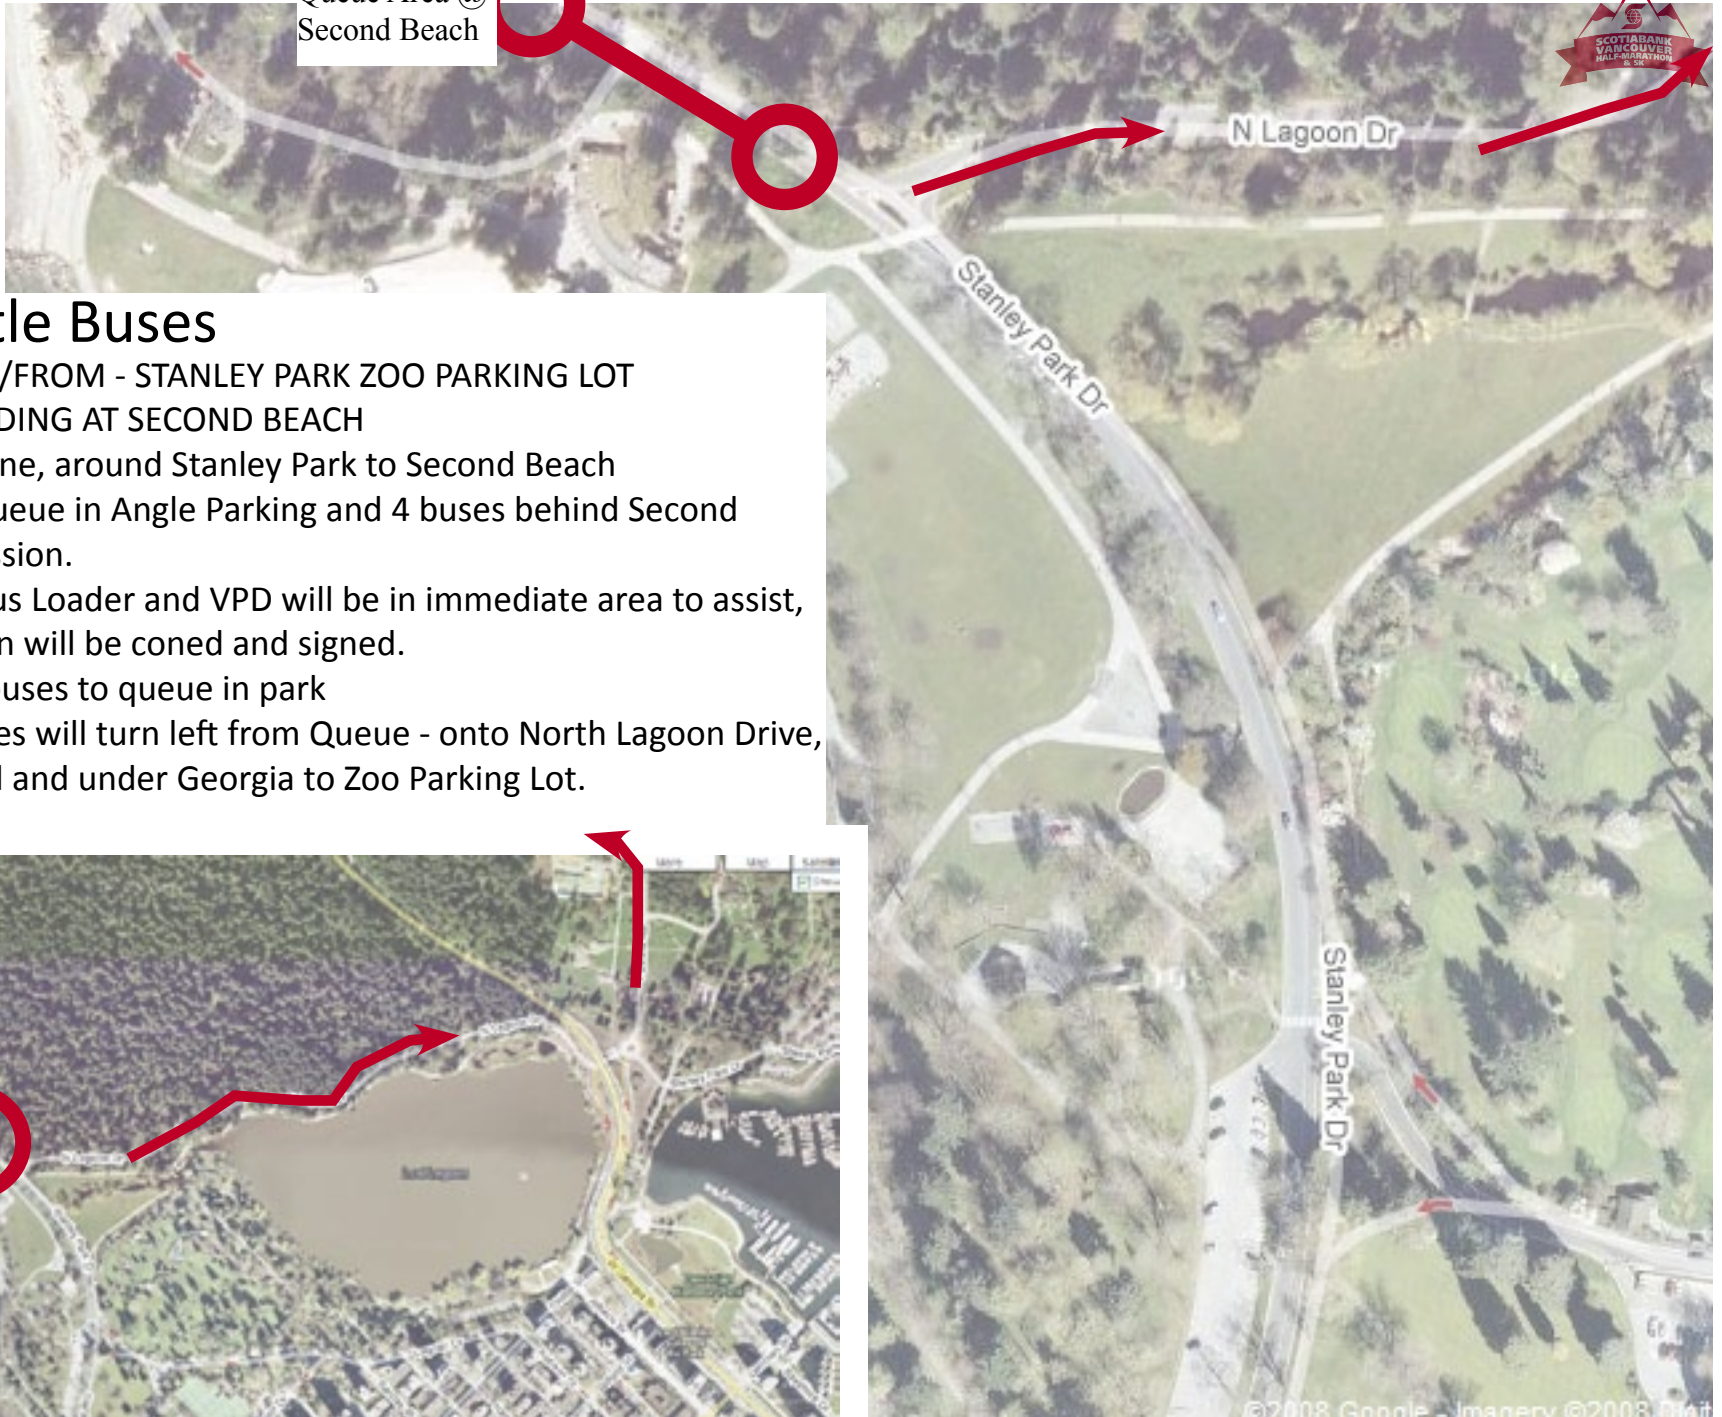

Rose Garden Lot

Parking / Shuttle Pick Up

Petting Zoo Lot

Shuttle Drop Off

Finish / Party Area

Beach Avenue is closed to all traffic for the runners.

5k and Extra Parking
Please use the Rose Garden and Petting Zoo lots on the North/West side of Stanley Park.

- Enter the park from Georgia Street, continue straight on Pipeline Road.
- Rose Garden Lot is on the left side, Petting Zoo on the right side.
- Mini Shuttle School buses will be running all morning to/from these lots and the race site.
- All parking in Stanley Park is PAY TO PARK, please obey all parking rules.

Queue Area @
Second Beach

5k Shuttle Buses

- SHUTTLE TO/FROM - STANLEY PARK ZOO PARKING LOT
- TO BUS LOADING AT SECOND BEACH
- follow pipeline, around Stanley Park to Second Beach
- Buses will queue in Angle Parking and 4 buses behind Second Beach Concession.
- Marshals, Bus Loader and VPD will be in immediate area to assist, lot to queue in will be coned and signed.
- room for 4 buses to queue in park
- To Exit - buses will turn left from Queue - onto North Lagoon Drive, follow around and under Georgia to Zoo Parking Lot.