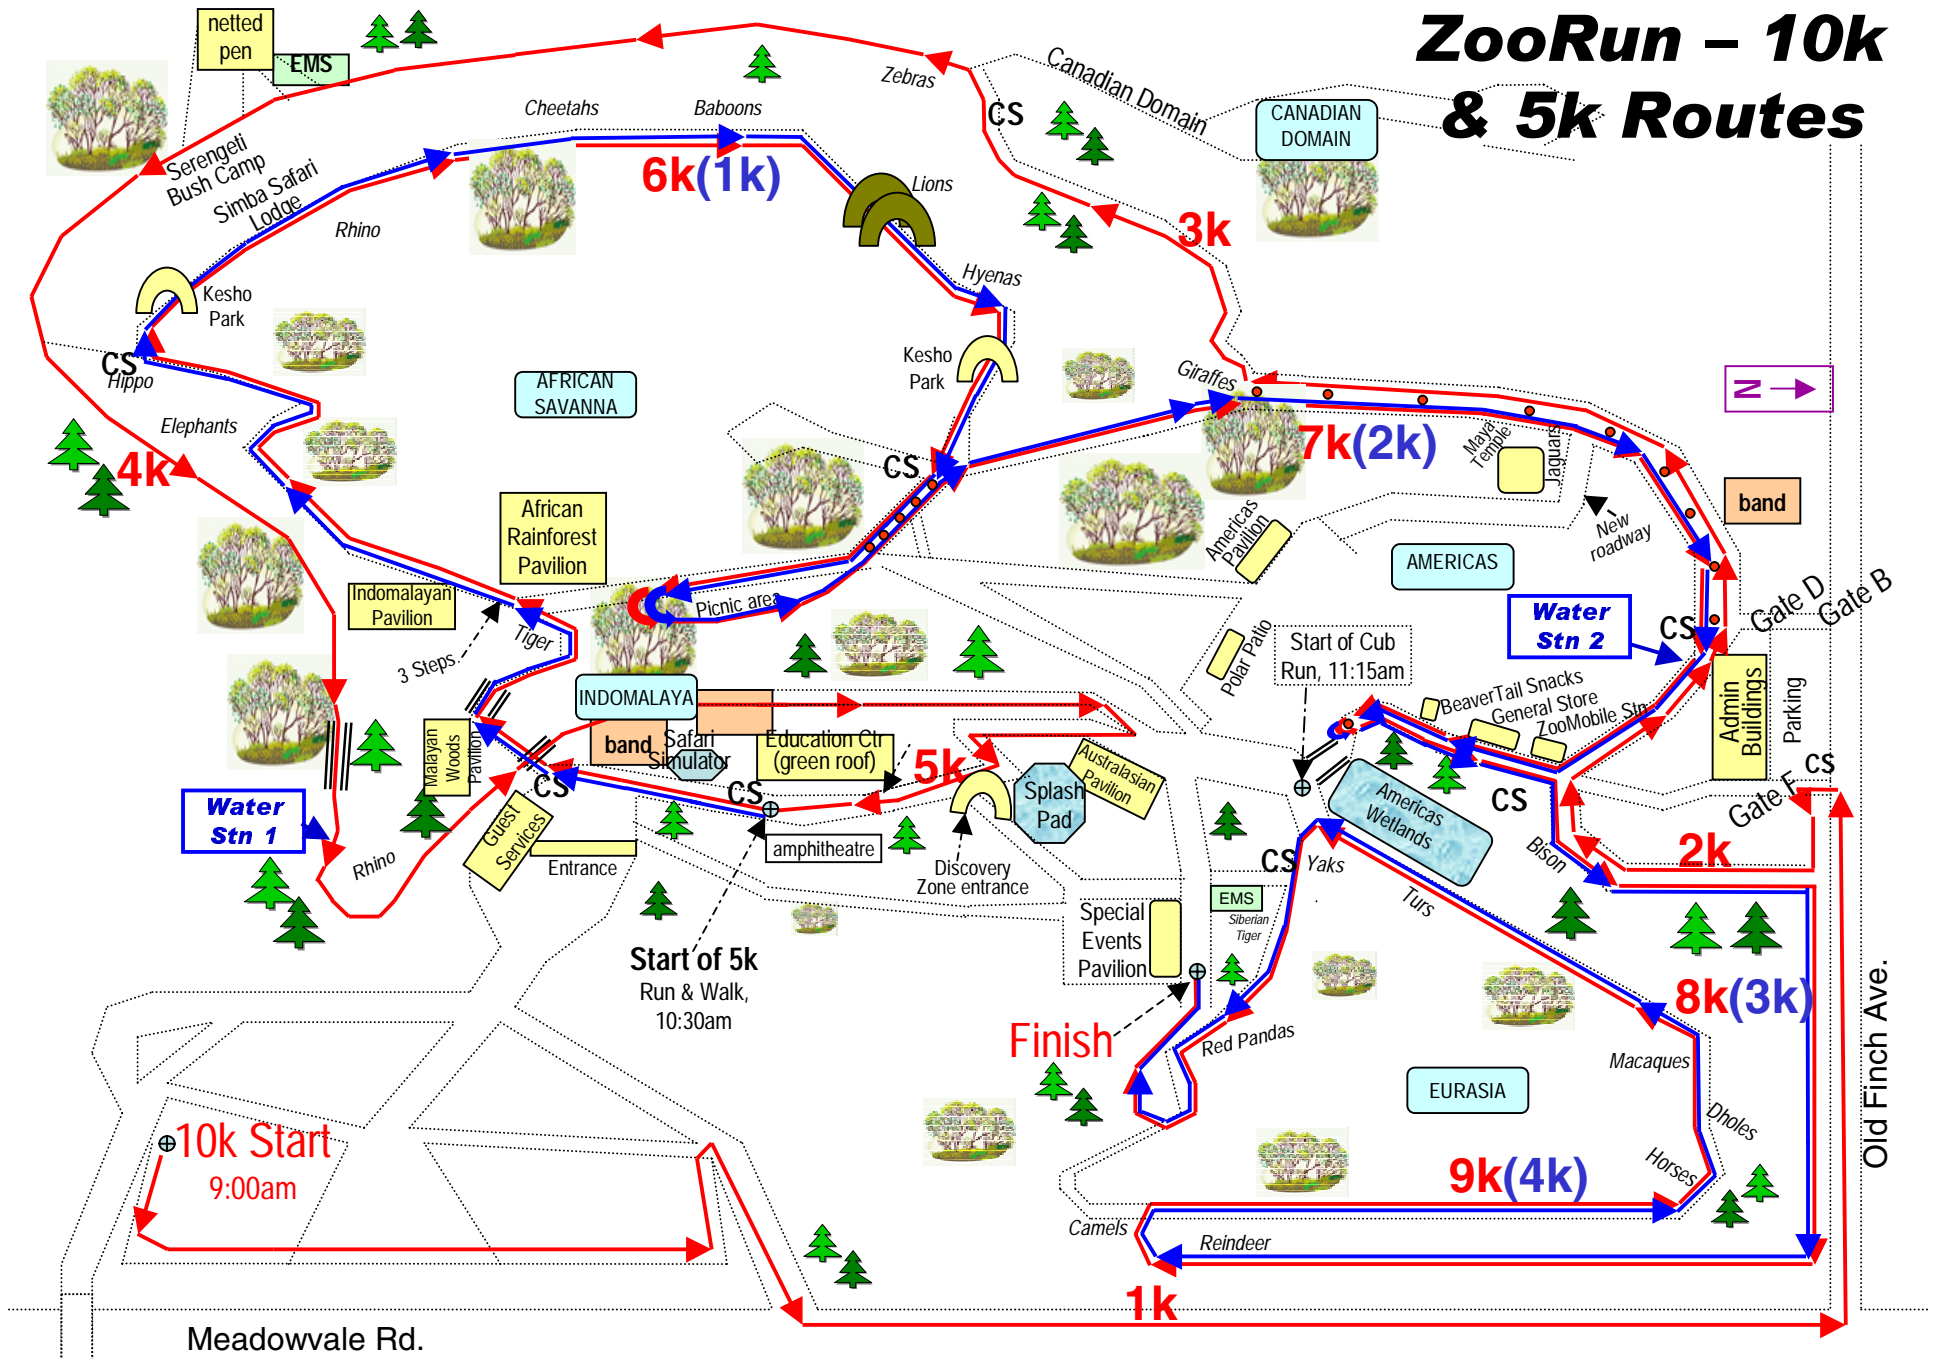

ZooRun - 10k & 5k Routes

CS = Cone Station: marshals to collect cones from their marshal station & nearby and drop them at the closest CS (9 in total)...

● = Cones separate 2-way traffic